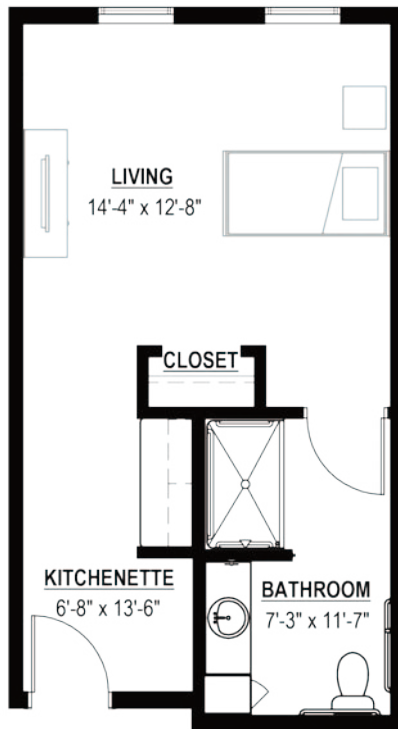

Suite A

411 square feet | \$7,480 per month

Details/pricing may change
1/1/25