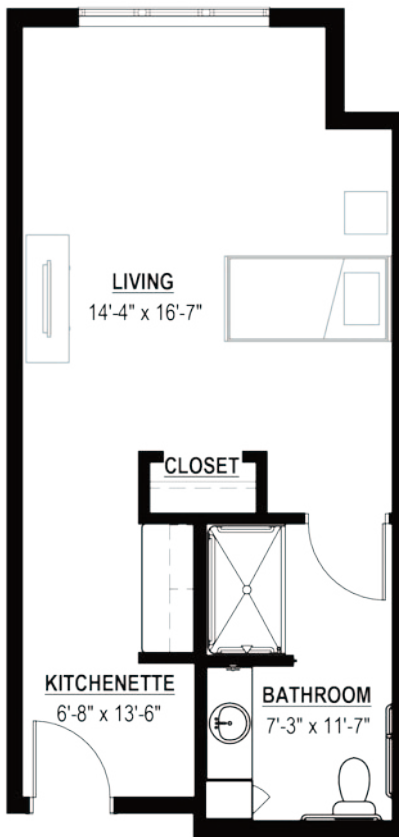

Suite B

460 square feet | \$7,480 per month

*Details/pricing may change
1/1/25*